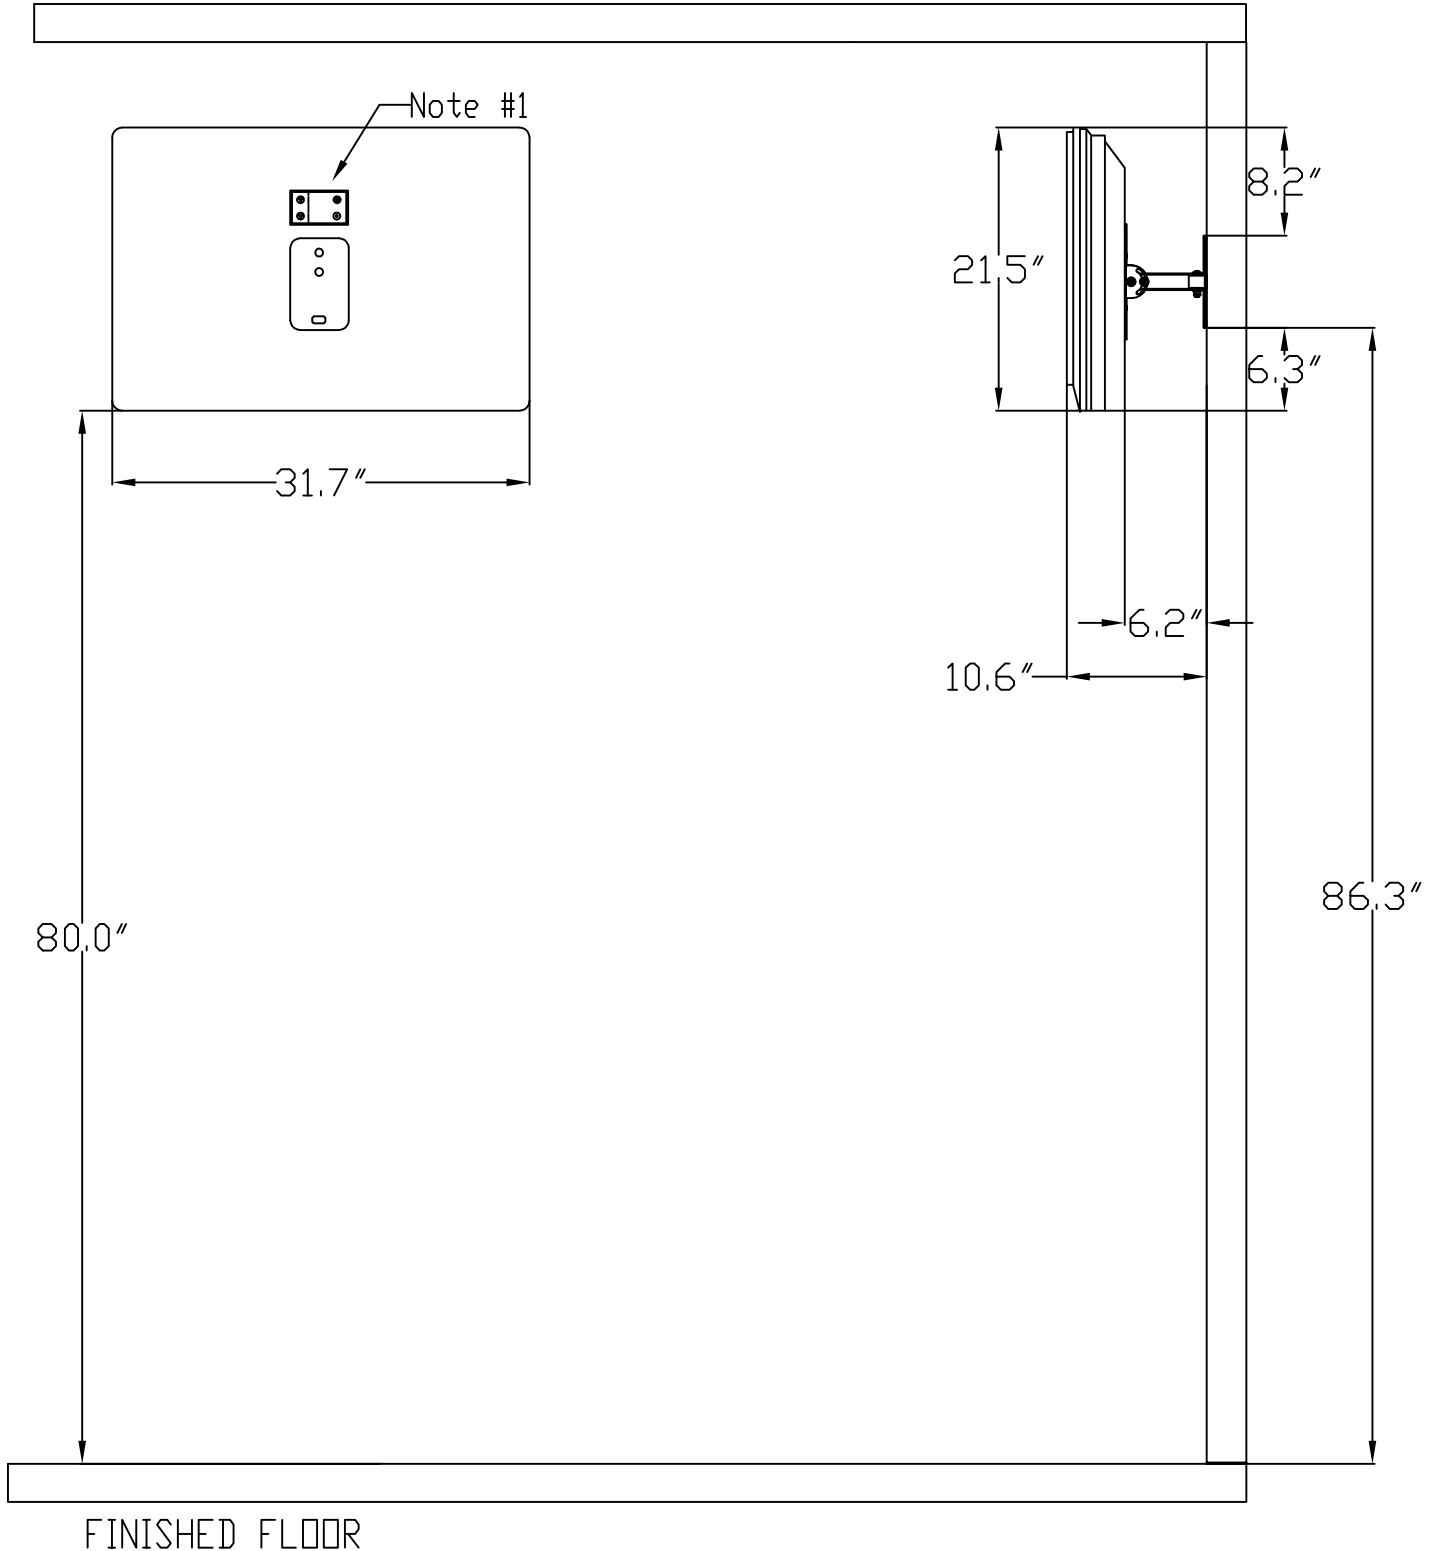

32" FLAT PANEL LCD WALL MOUNTING DETAIL

SYMBOL 

THLC200W with Philips 32HFL5860H

NOTE #1) TV OUTLET REQUIRES A STANDARD THREE GANG BACKBOX WITH A LOW PARTITION AND A 110V DUPLEX POWER OUTLET.